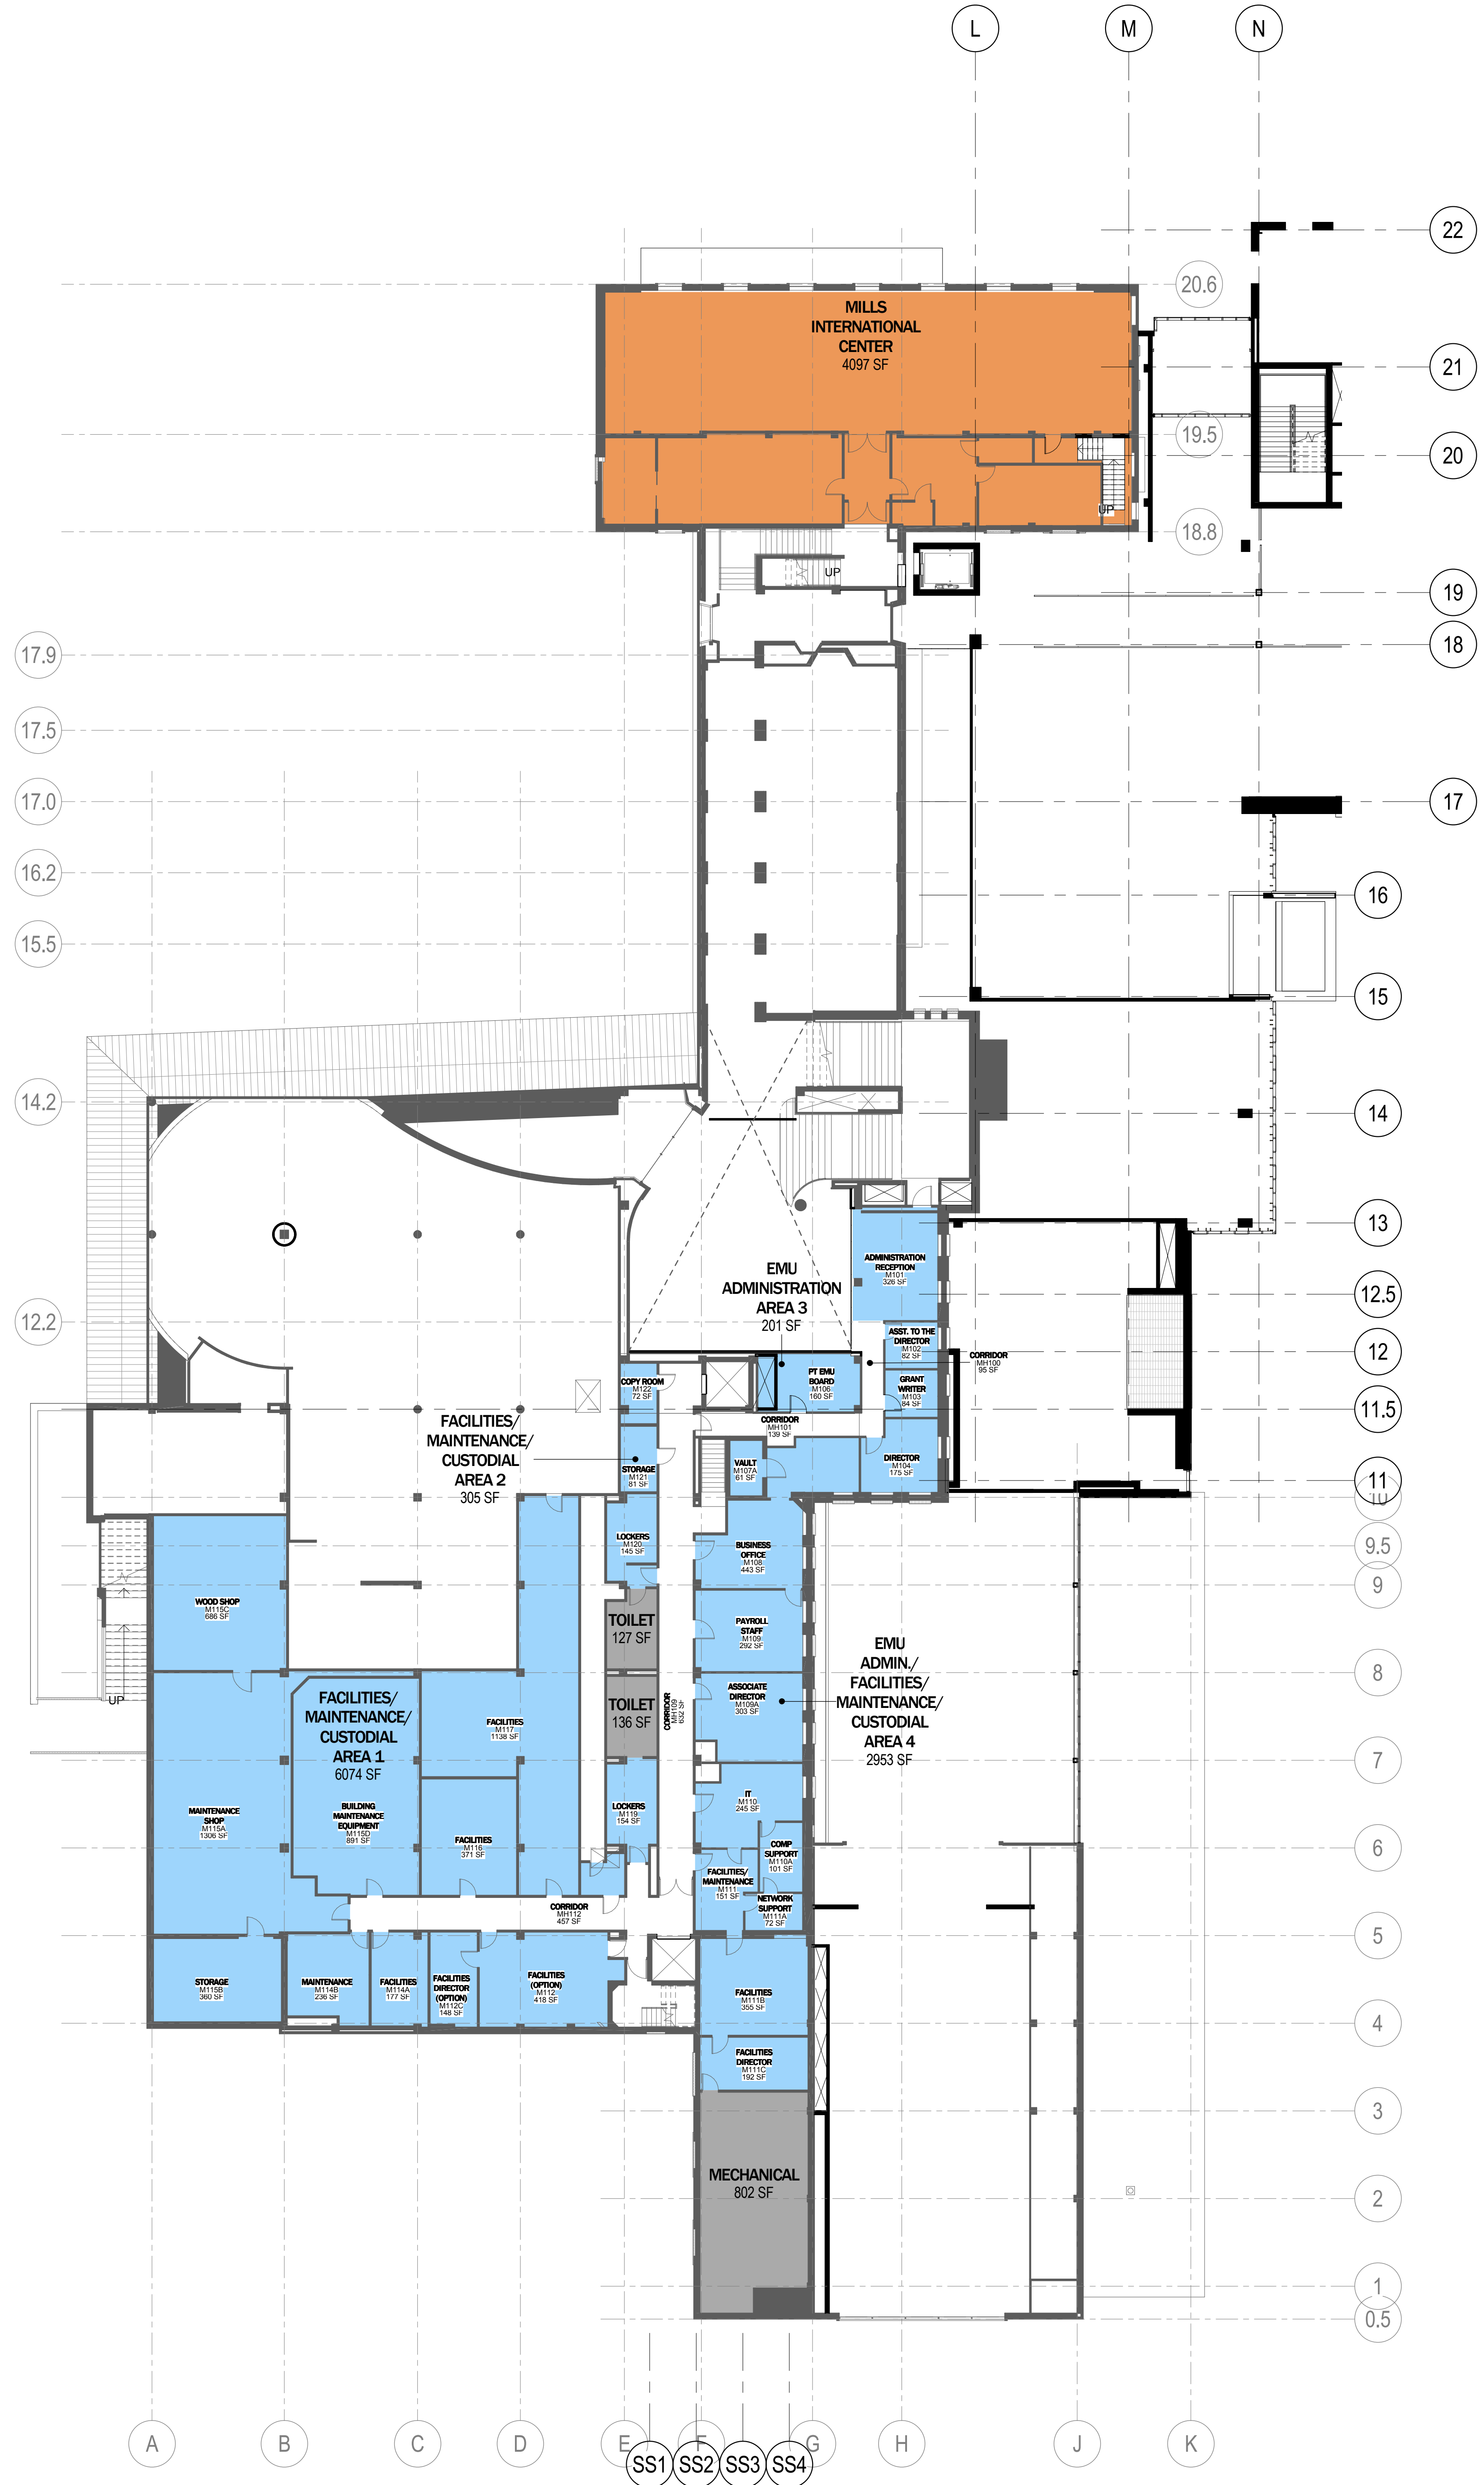

- PROGRAM GROUPS**
- CONFERENCE
 - EMU PROGRAMS
 - STUDENT UNION
 - MEDIA SUITE
 - FOOD SERVICE
 - LOUNGE
 - RETAIL
 - UNION SUPPORT
 - BUILDING COMMON

PROGRAM GROUPS
 ■ EMU PROGRAMS
 ■ UNION SUPPORT
 ■ BUILDING COMMON

ERB MEMORIAL UNION

■ 50% DESIGN DEVELOPMENT
 ■ 2013.09.27

ERB MEMORIAL UNION

■ 50% DESIGN DEVELOPMENT
 ■ 2013.09.27

Z102

- PROGRAM GROUPS
- CONFERENCE
 - CONFERENCE SERVICES
 - STUDENT UNION
 - MEDIA SUITE
 - UNION SUPPORT
 - BUILDING COMMON