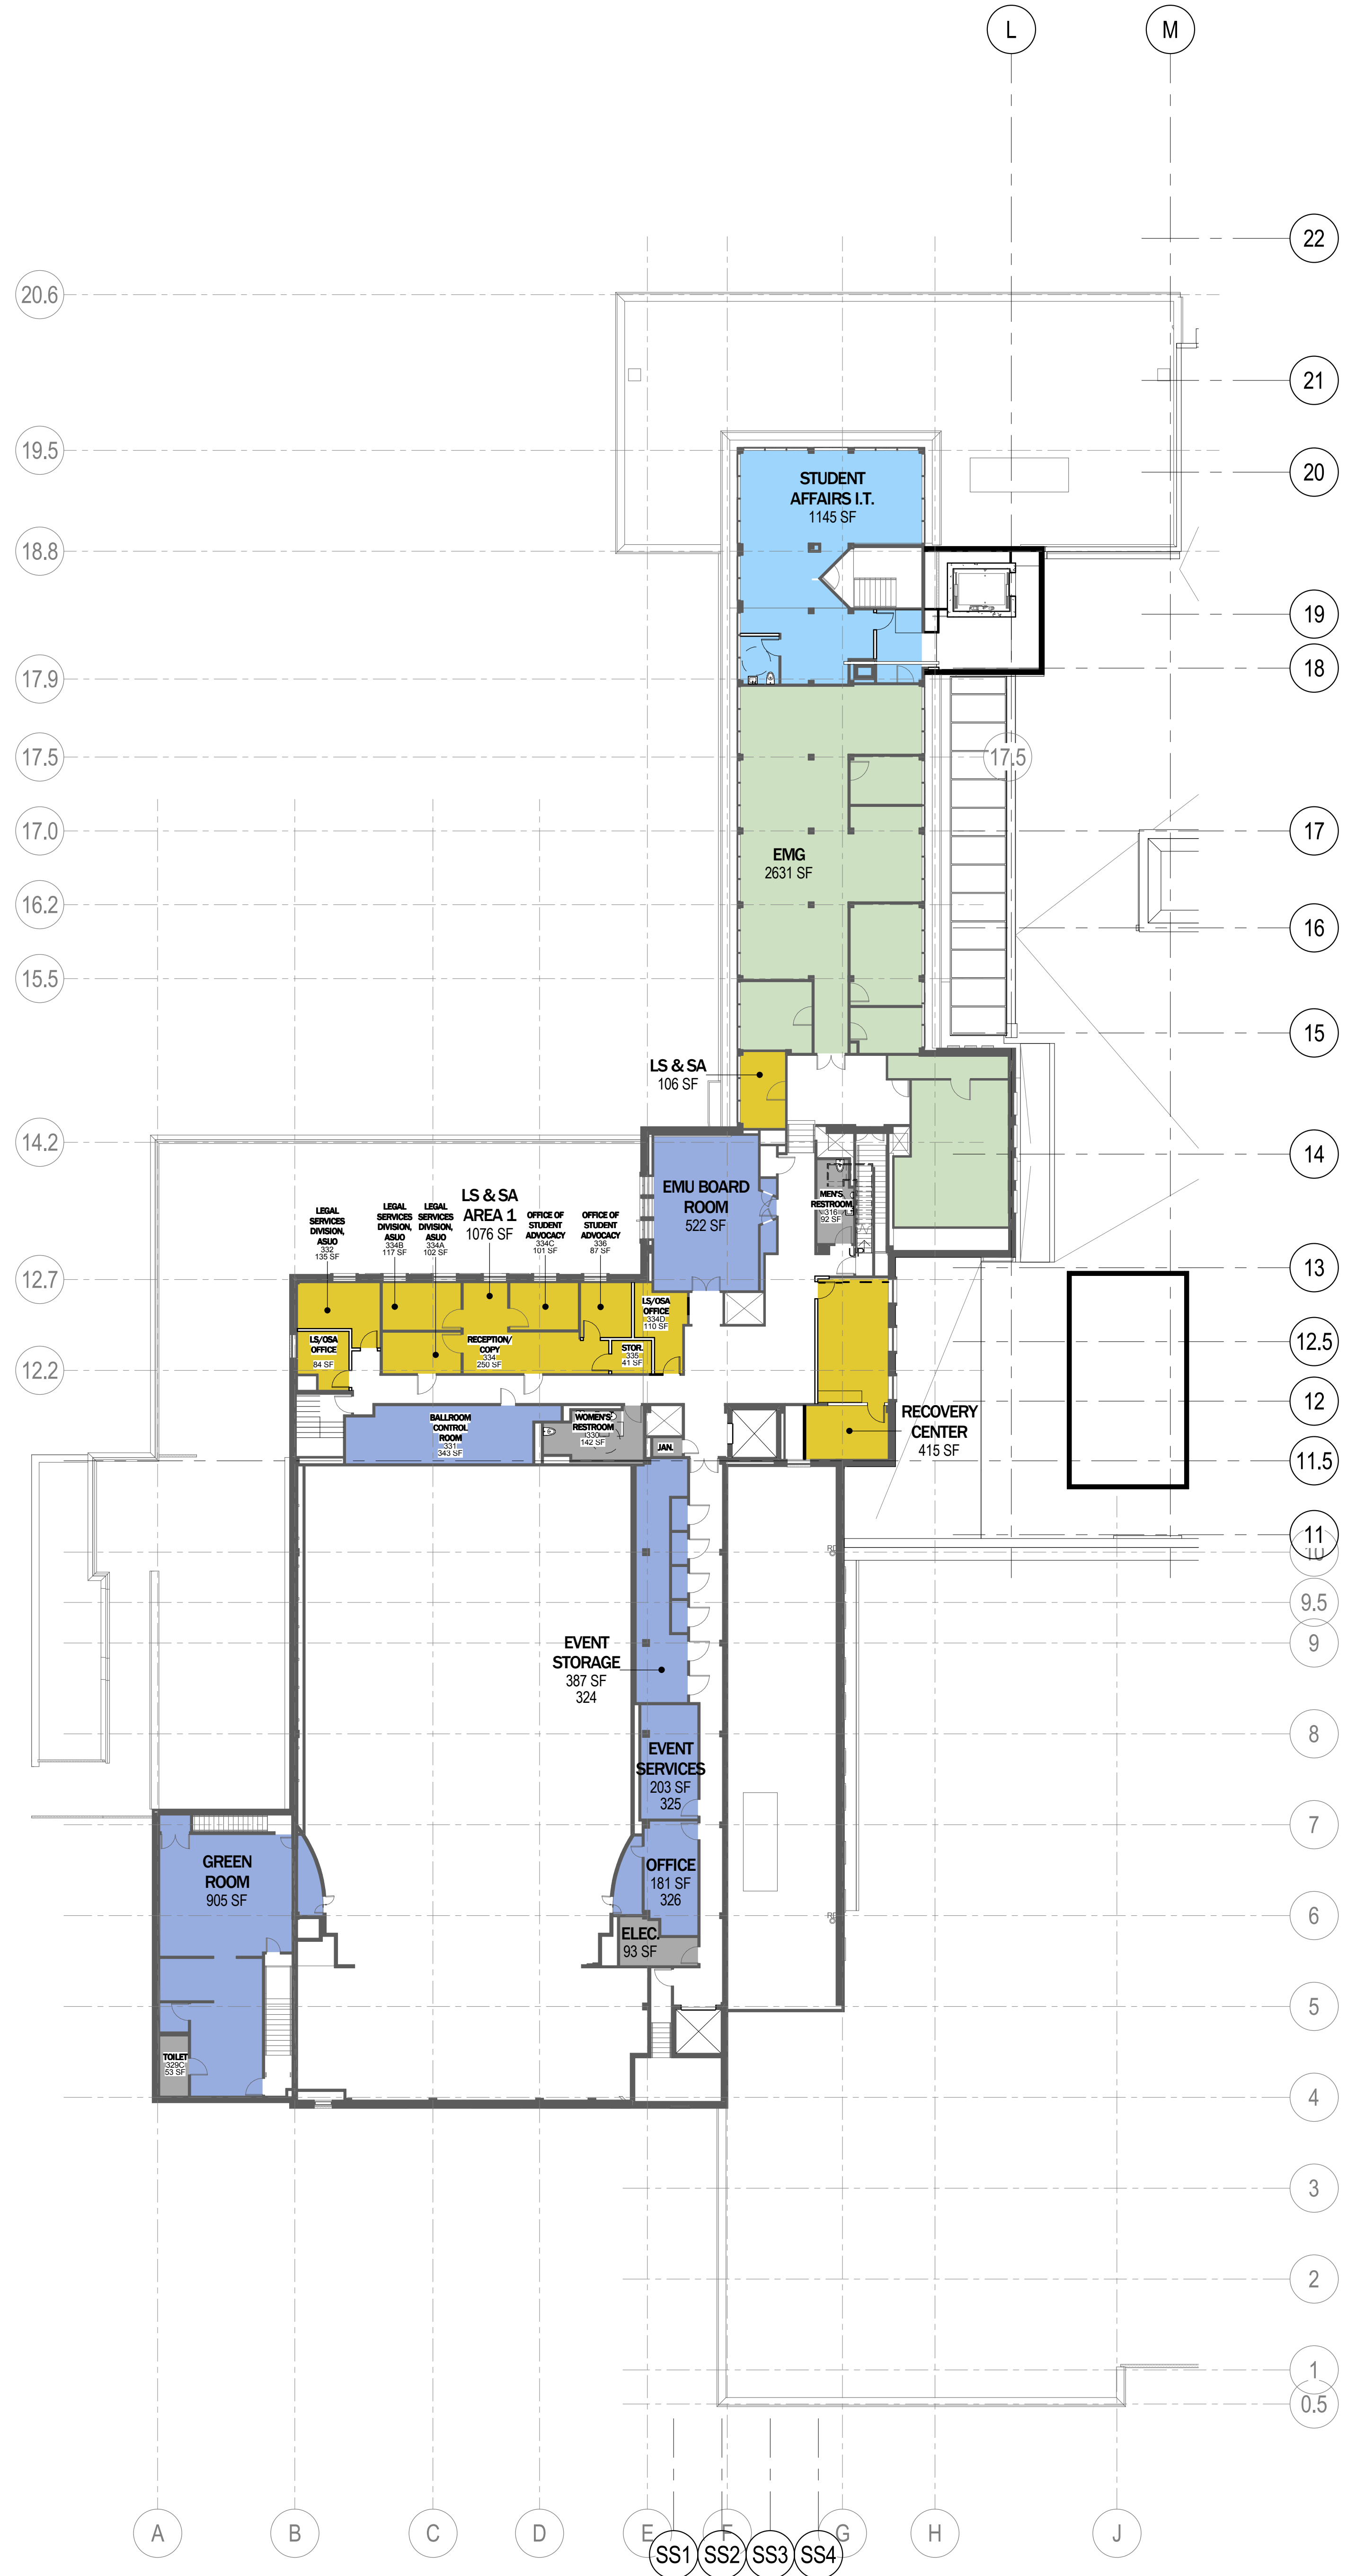

ERB MEMORIAL UNION

■ 50% DESIGN DEVELOPMENT
 ■ 2013.09.27

ERB MEMORIAL UNION

■ 50% DESIGN DEVELOPMENT
 ■ 2013.09.27

Z102

- PROGRAM GROUPS
- CONFERENCE
 - CONFERENCE SERVICES
 - STUDENT UNION
 - MEDIA SUITE
 - UNION SUPPORT
 - BUILDING COMMON