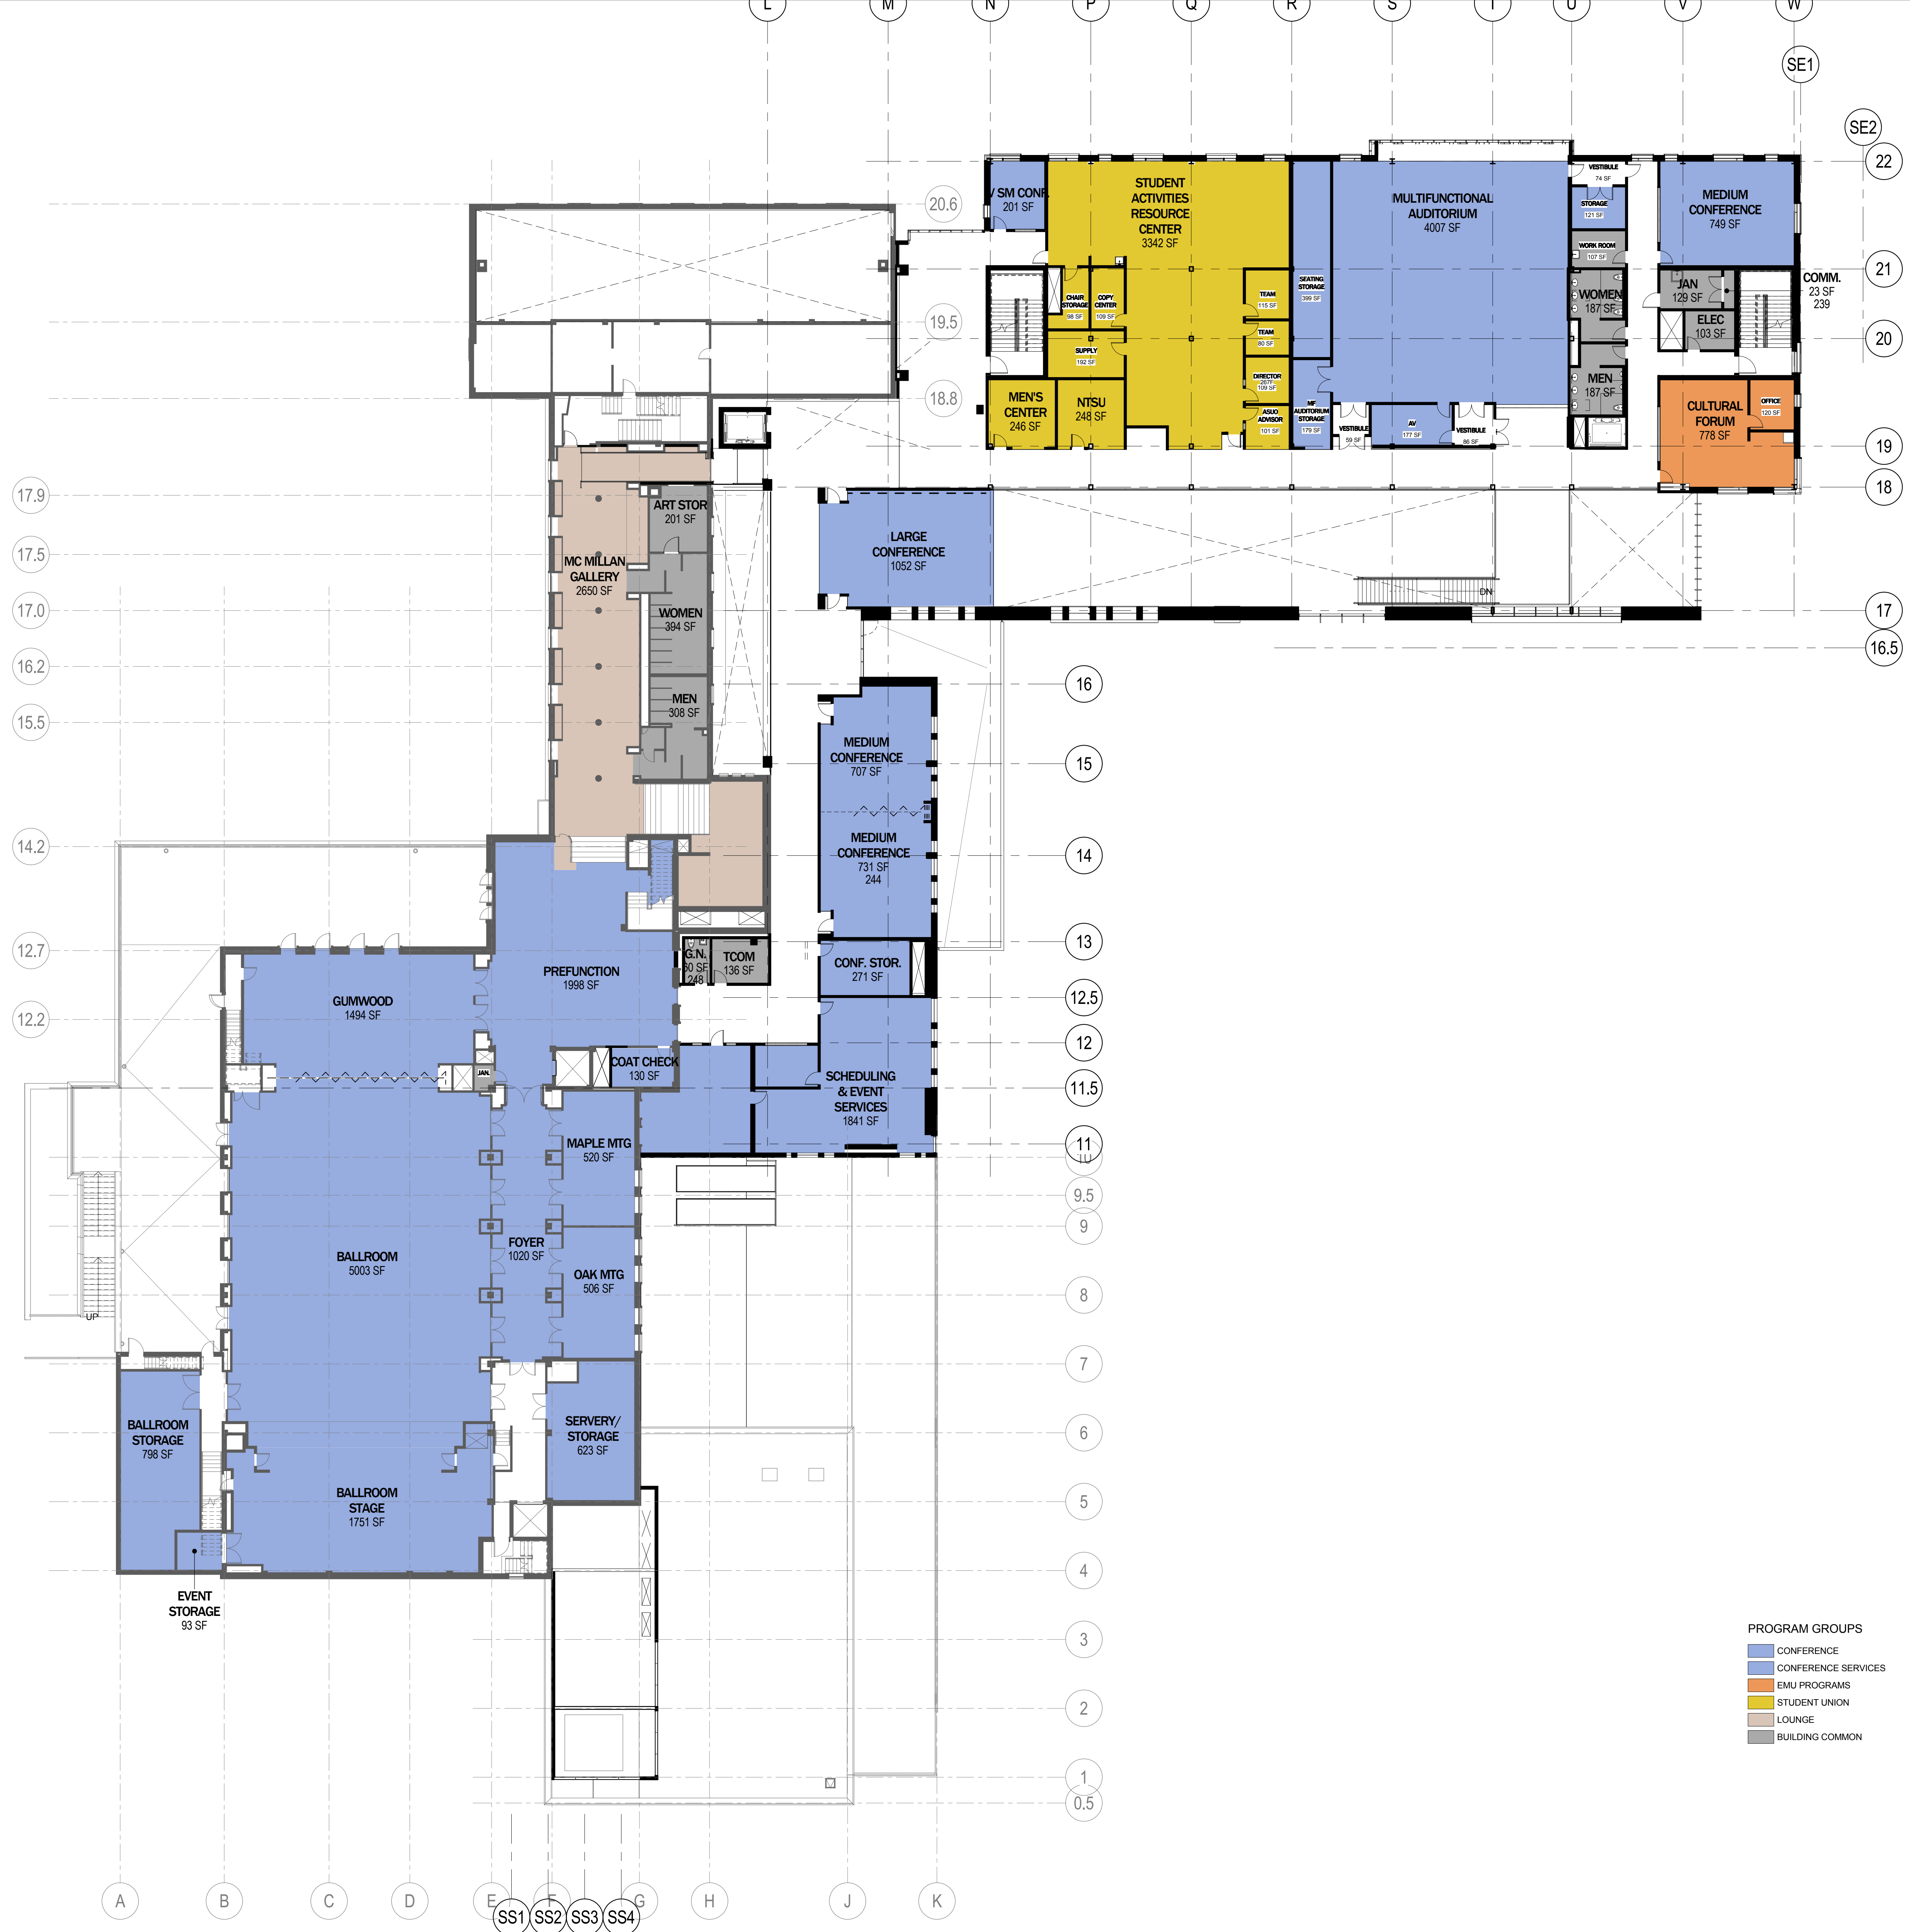

- PROGRAM GROUPS**
- CONFERENCE
 - EMU PROGRAMS
 - STUDENT UNION
 - MEDIA SUITE
 - FOOD SERVICE
 - LOUNGE
 - RETAIL
 - UNION SUPPORT
 - BUILDING COMMON

PROGRAM GROUPS
 ■ EMU PROGRAMS
 ■ UNION SUPPORT
 ■ BUILDING COMMON

ERB MEMORIAL UNION

■ 50% DESIGN DEVELOPMENT
 ■ 2013.09.27

ERB MEMORIAL UNION

■ 50% DESIGN DEVELOPMENT
 ■ 2013.09.27

Z102

- PROGRAM GROUPS
- CONFERENCE
 - CONFERENCE SERVICES
 - STUDENT UNION
 - MEDIA SUITE
 - UNION SUPPORT
 - BUILDING COMMON